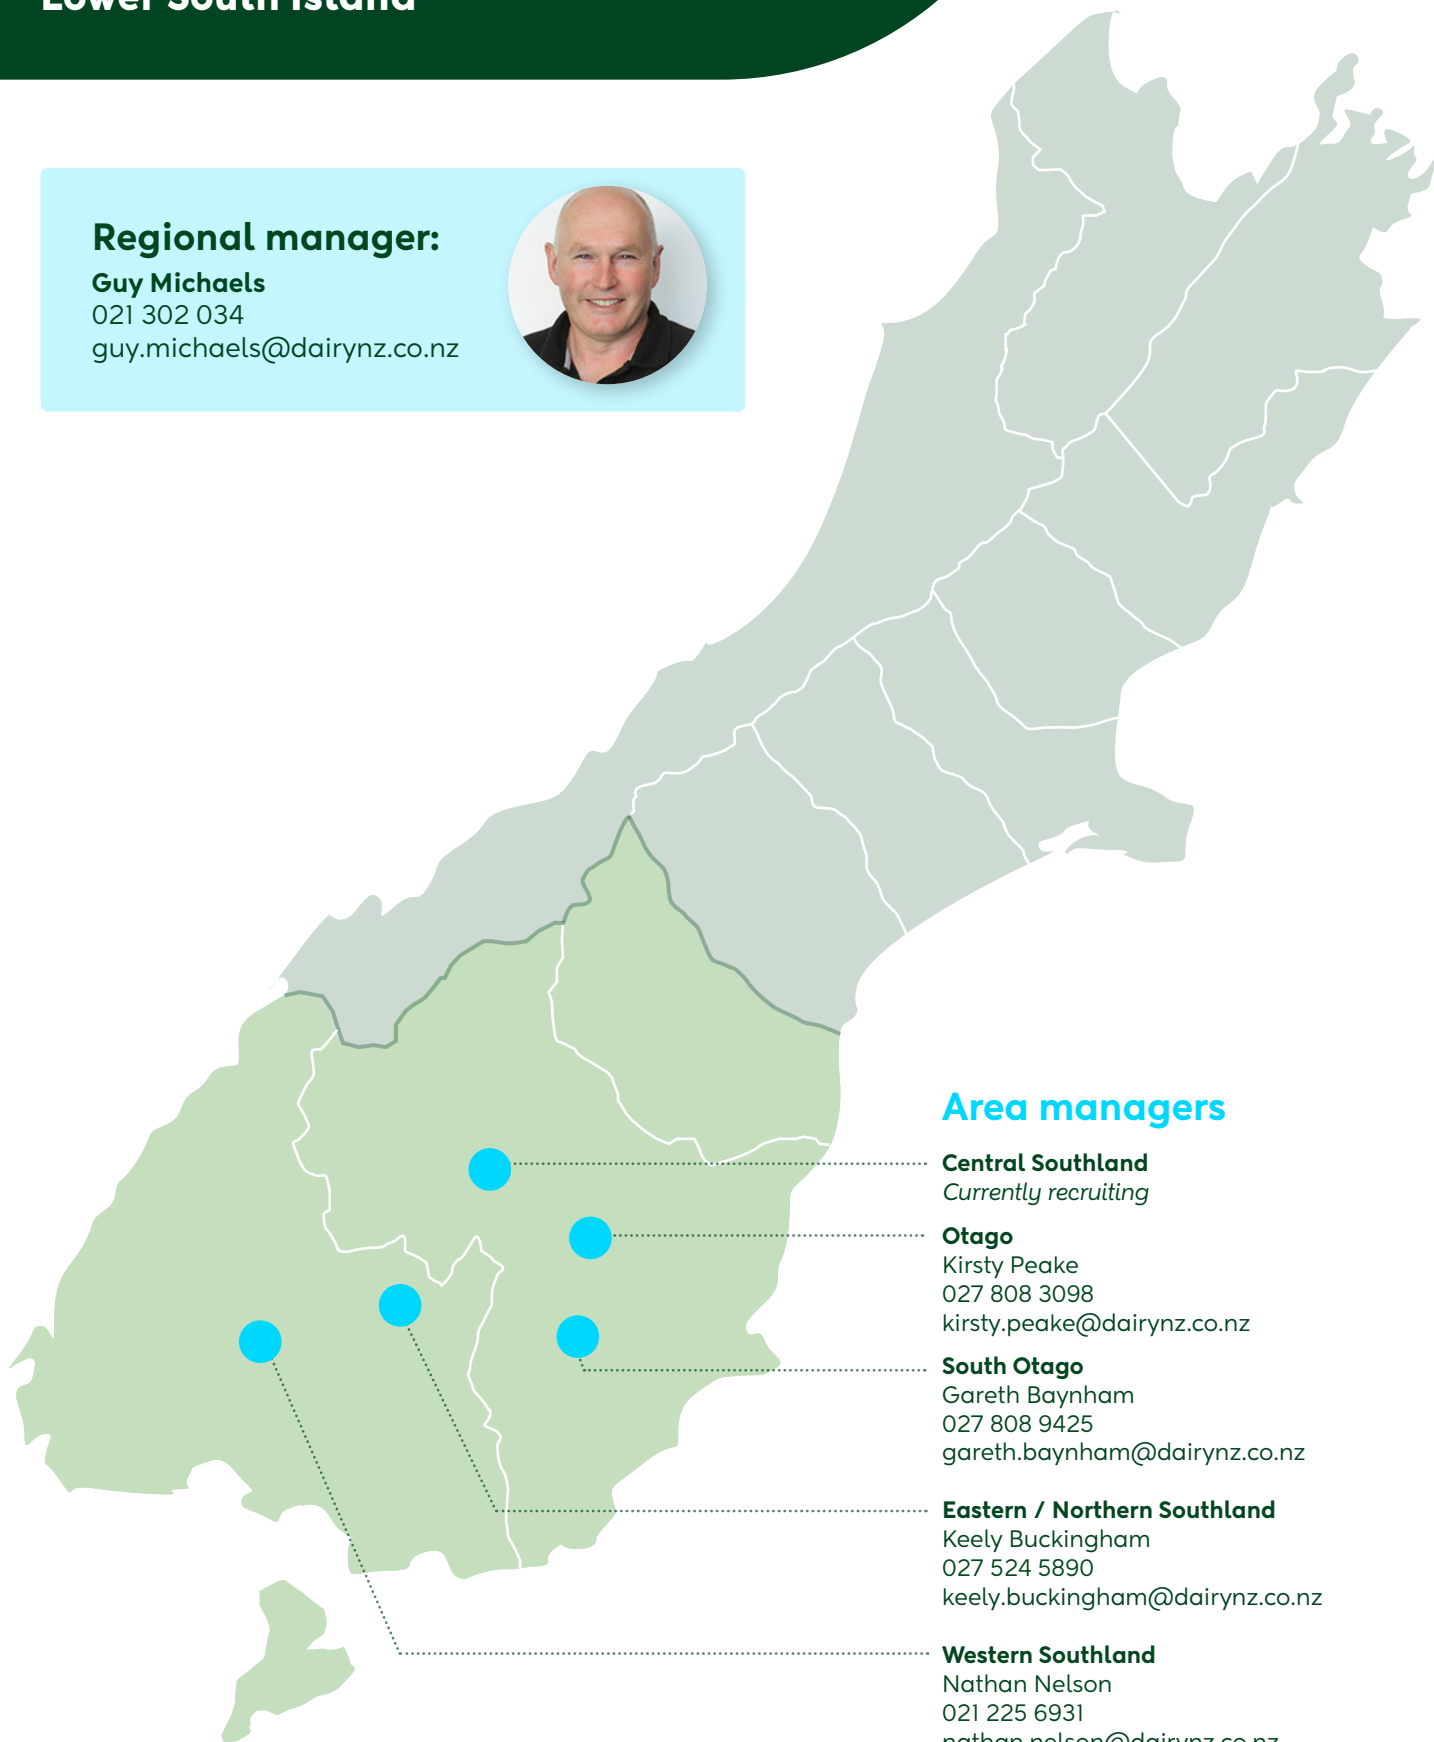

Lower South Island

Regional manager:

Guy Michaels

021 302 034

guy.michaels@dairynz.co.nz

Area managers

Central Southland

Currently recruiting