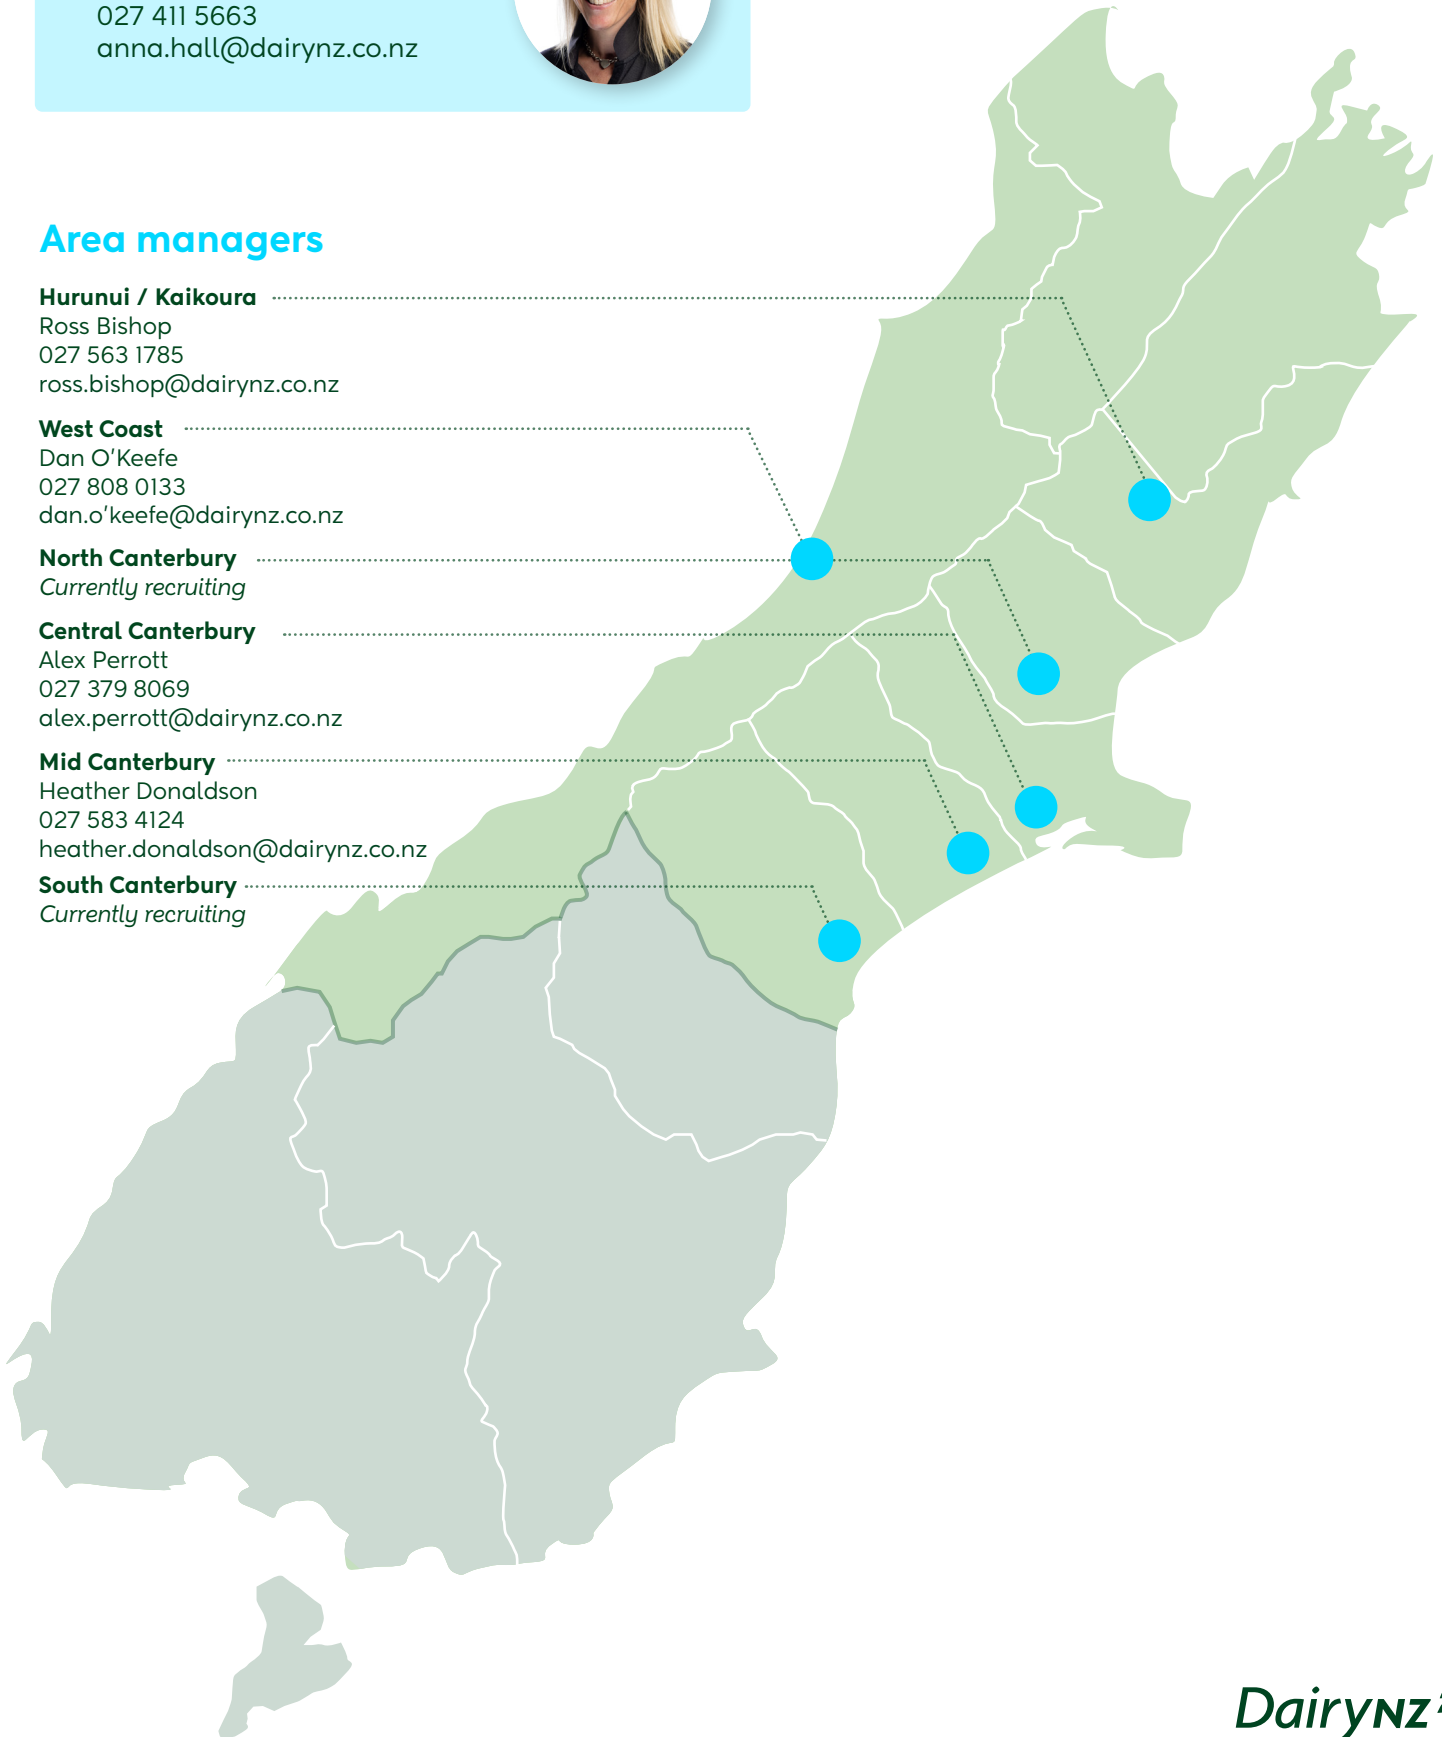

DairyNZ regional teams

Upper South Island

Regional manager:

Anna Hall

027 411 5663

anna.hall@dairynz.co.nz

Area managers

Hurunui / Kaikoura

Ross Bishop

027 563 1785

ross.bishop@dairynz.co.nz

West Coast

Dan O'Keefe

027 808 0133

dan.o'keefe@dairynz.co.nz

North Canterbury

Currently recruiting

Central Canterbury

Alex Perrott

027 379 8069

alex.perrott@dairynz.co.nz

Mid Canterbury

Heather Donaldson

027 583 4124

heather.donaldson@dairynz.co.nz

South Canterbury

Currently recruiting