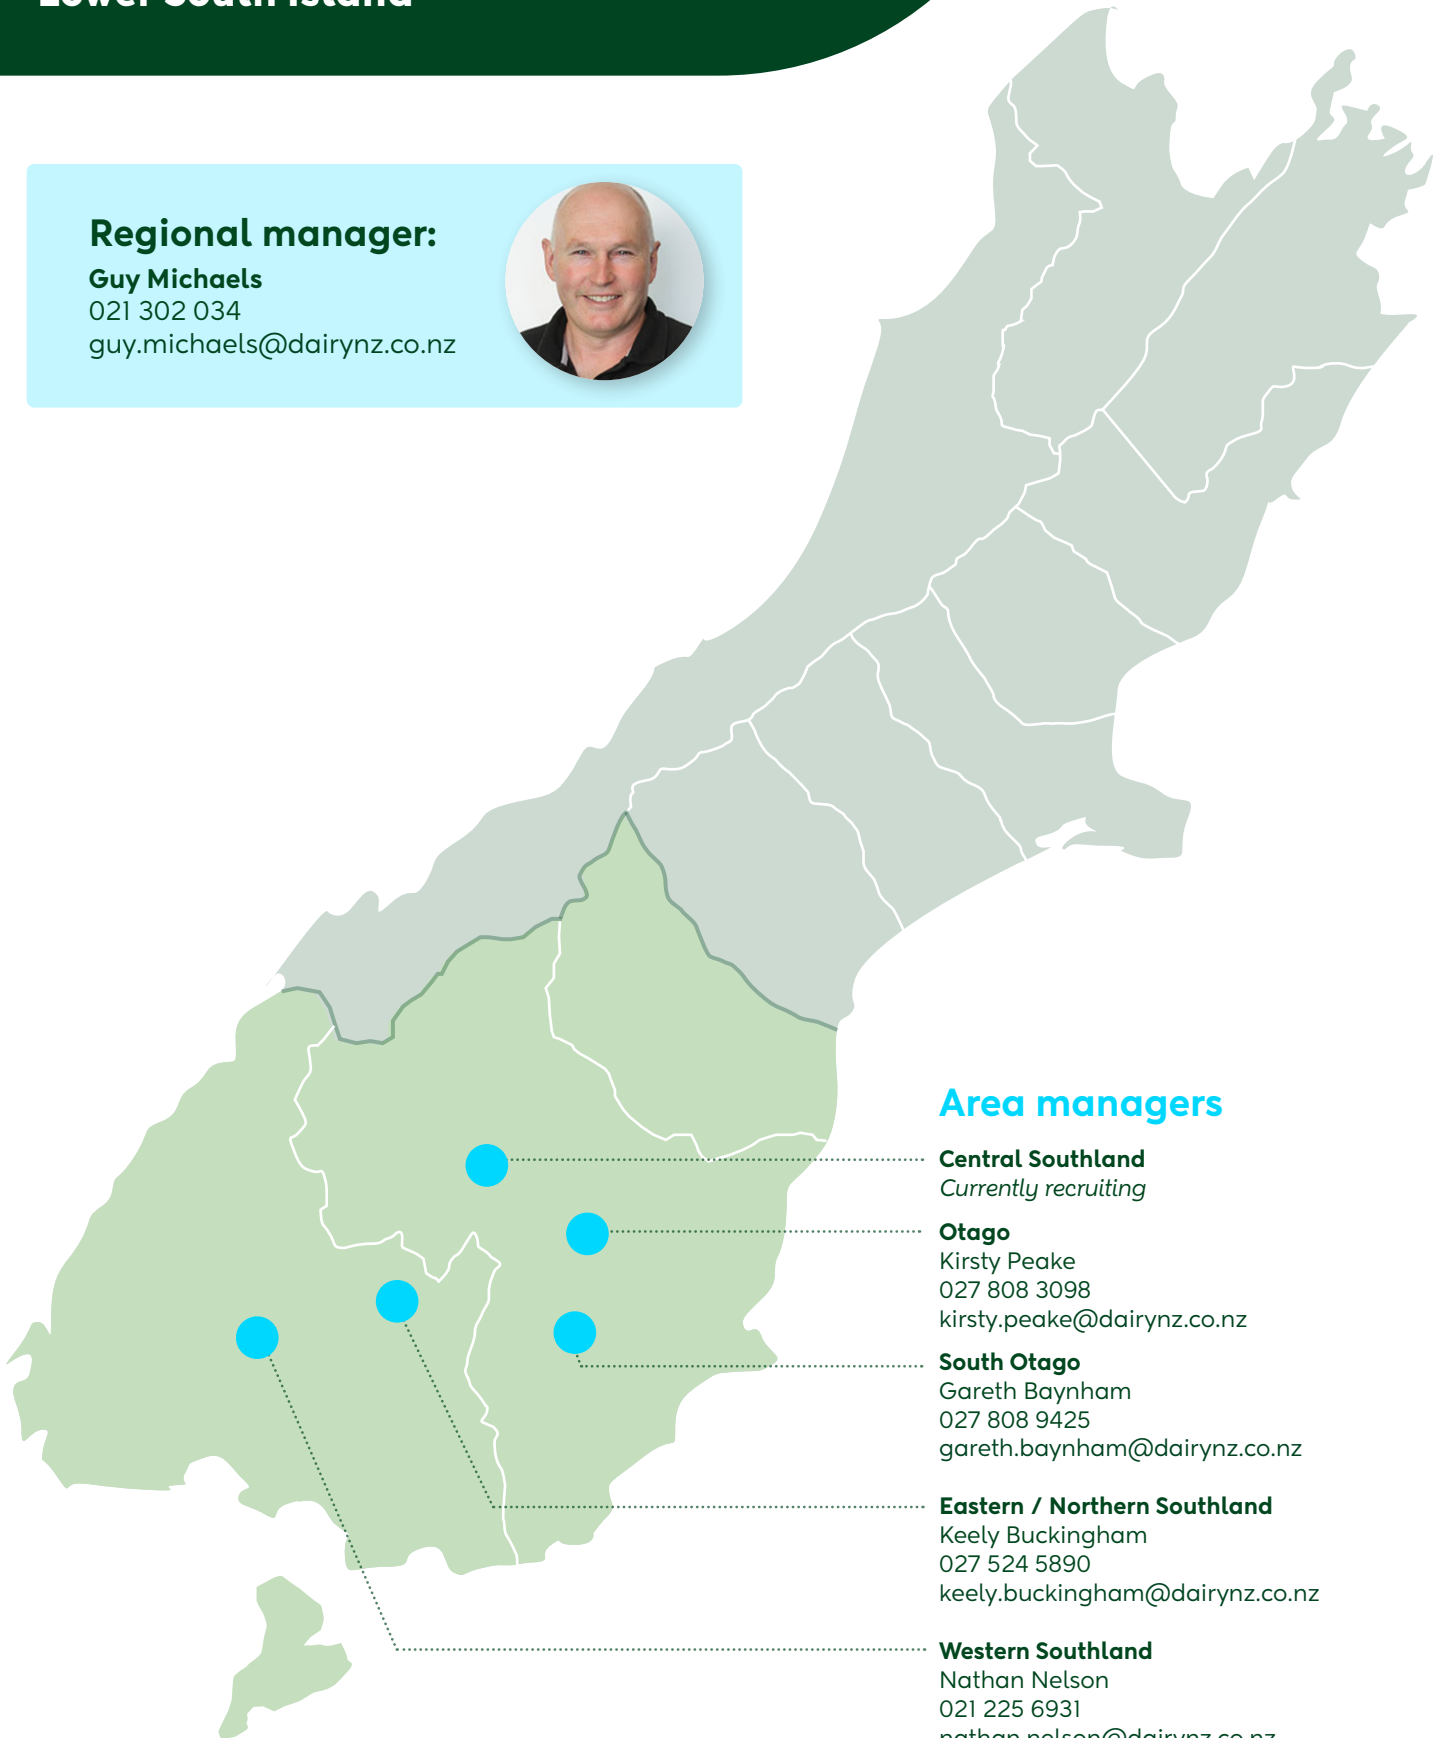

#### South Canterbury

*Currently recruiting*

# DairyNZ regional teams

## Lower South Island

### Area managers